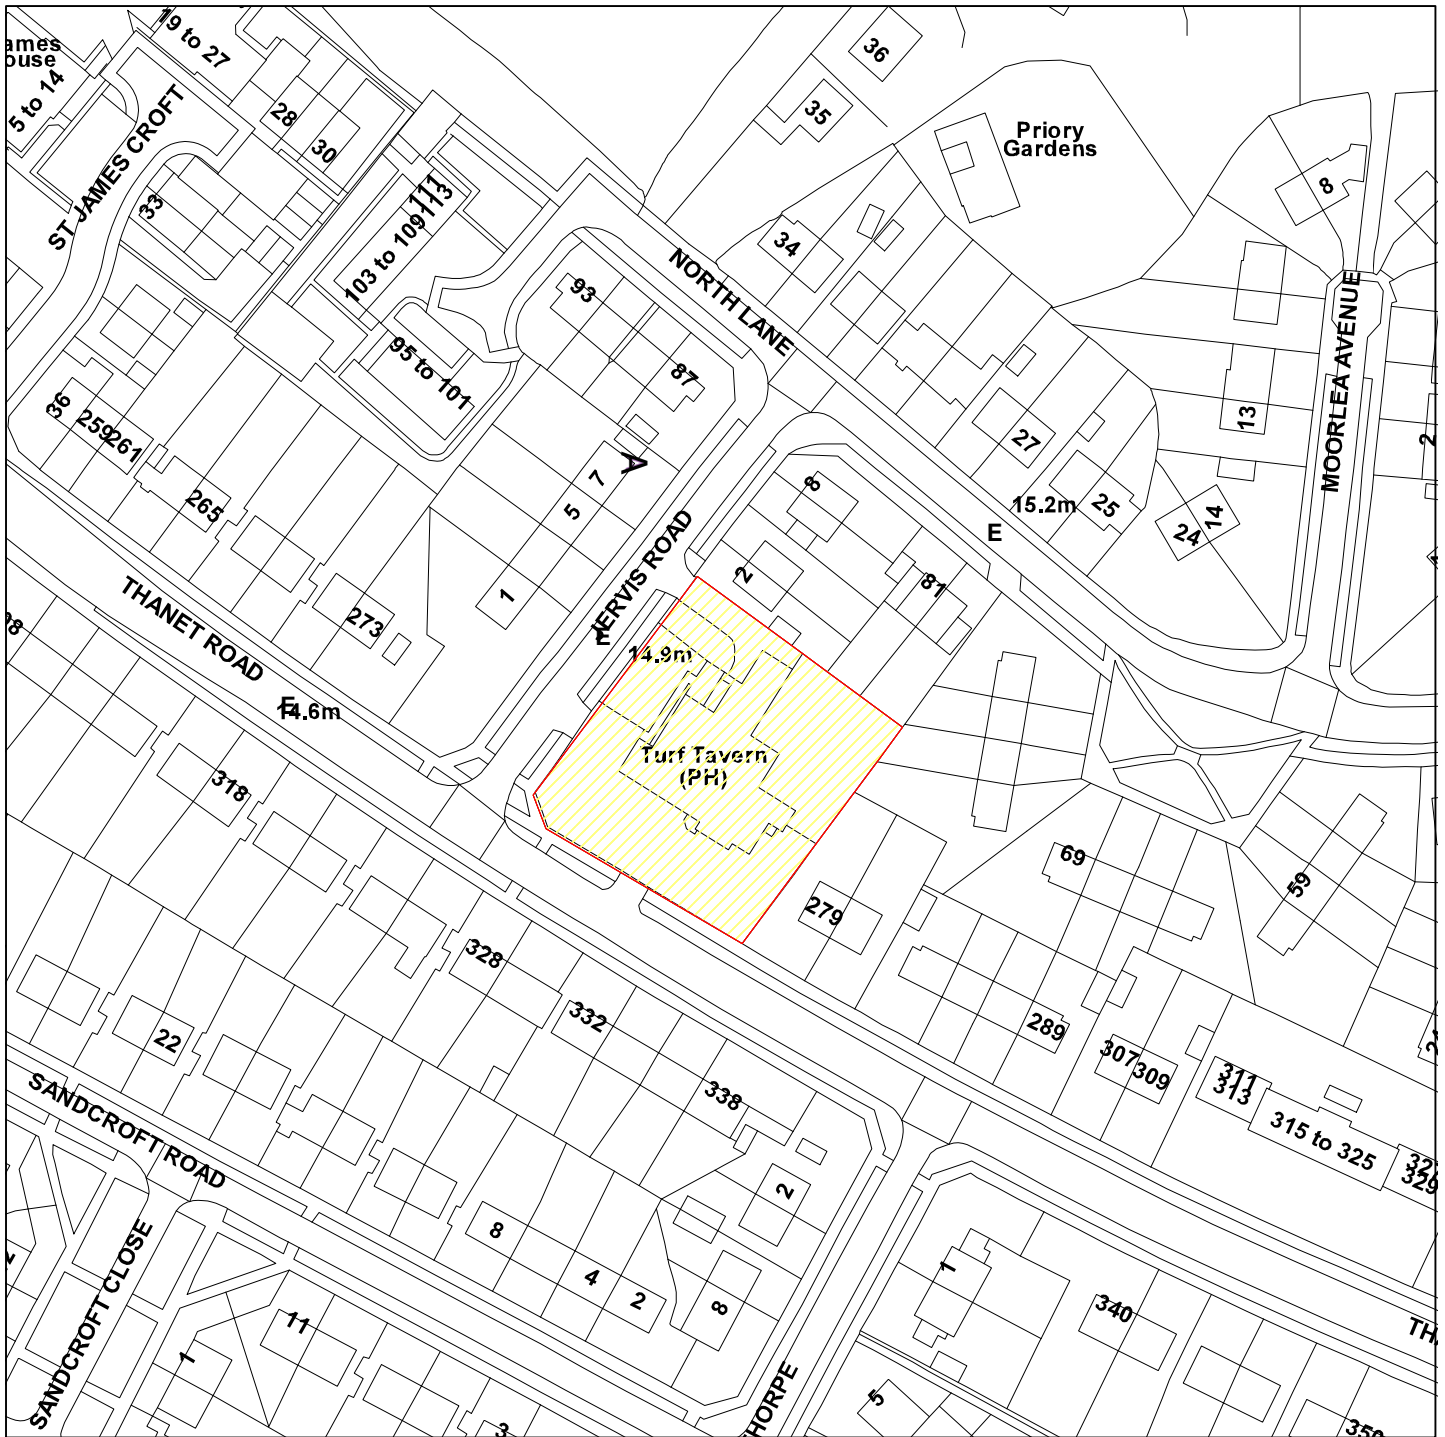

12/00087/FULM

Turf Tavern, 277 Thanet Road

GIS by ESRI (UK)

Scale : 1:1250

Reproduced from the Ordnance Survey map with the permission of the Controller of Her Majesty's Stationery Office © Crown Copyright 2000.

Unauthorised reproduction infringes Crown Copyright and may lead to prosecution or civil proceedings.

Produced using ESRI (UK)'s MapExplorer 2.0 - <http://www.esriuk.com>

Organisation	City of York Council
Department	Planning and Sustainable Development
Comments	
Date	05 March 2012
SLA Number	Not Set